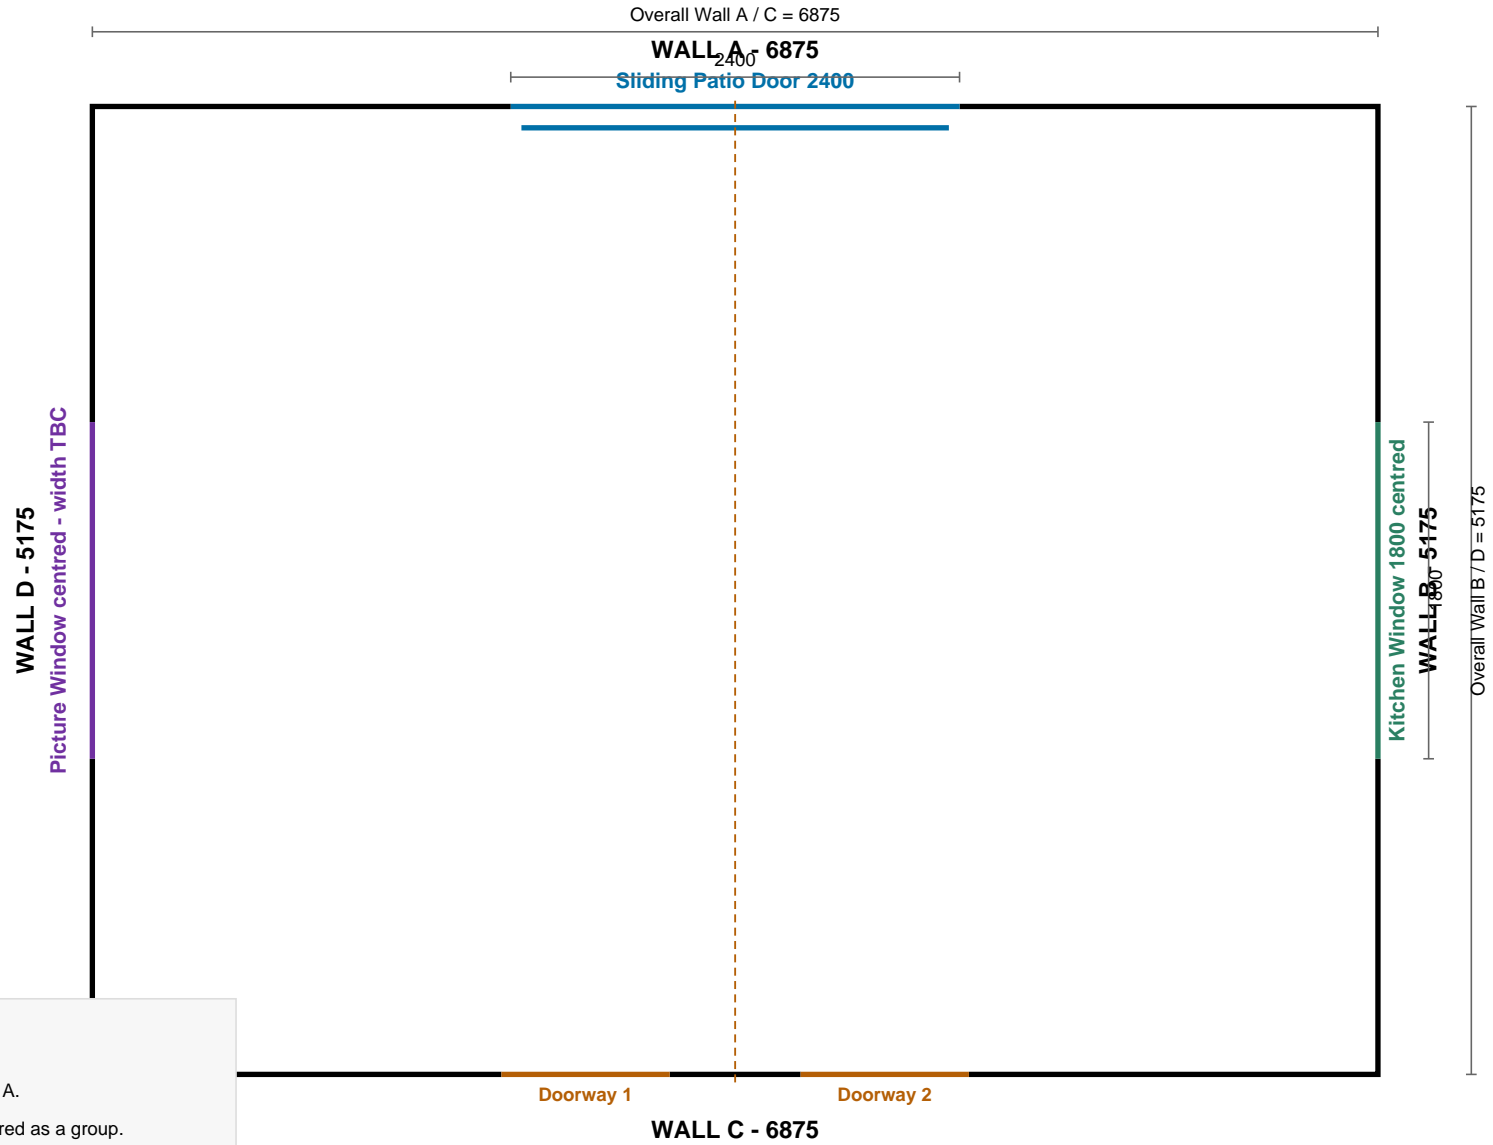

Kitchen Plans - Room Plan

All measurements in millimetres. Doorway widths to include architraves.

Notes / items to confirm

- Patio door shown centred on Wall A.
- Two Wall C doorways shown centred as a group.
- Doorway widths to include architraves.
- Picture window width not supplied.

Legend

-  Patio door
-  Window
-  Doorway
-  Picture window